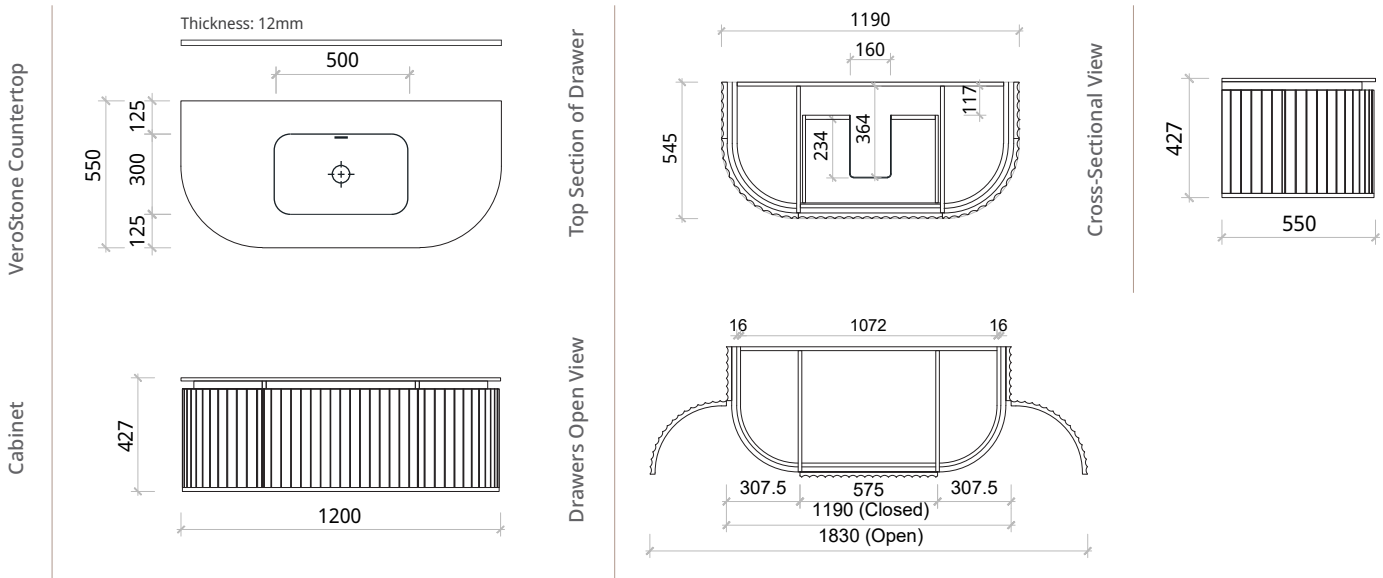

Arlo 1200

AR1200VTY

Size: 1200 (W) x 550 (D) x 427mm (H)

Arlo comes with a single drawer and two doors (left and right hinge) for extra storage.

Includes small vanity storage in matching colour.

Enya vanities are made from premium solid wood multilayer board for stability, wear and water resistance.

Select from either the VeroStone Arlo inset basin or Arlo benchtop in Matte White. For full flexibility, VeroStone tops come with no tapholes and/or waste holes that can be drilled on site.

Arlo is distinguished by its sculpted linear panelling and seamless integrated handles, combining practicality with elegance. A true statement piece, it reflects crafted luxury inside and out.